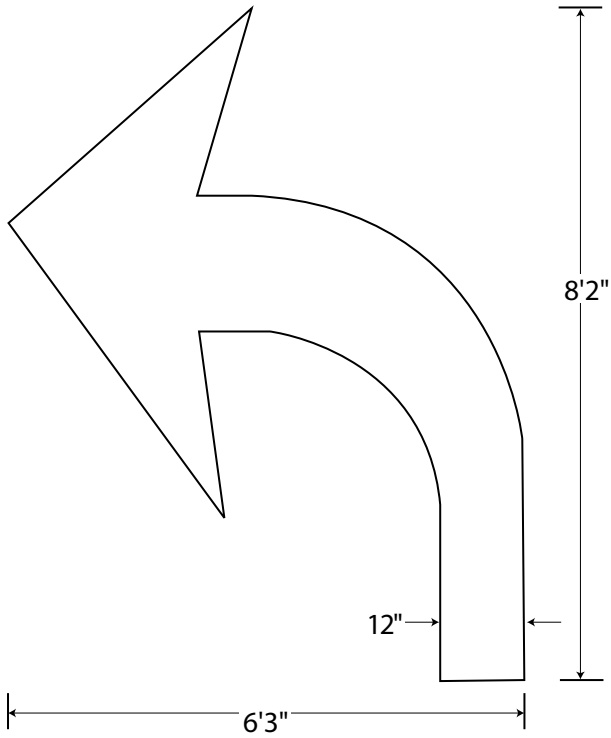

Turn Arrow Standard FHWA
Reversible - PreMark® Item # 8330241NB
Left - PreMark Item # 8330241L
Right - PreMark® Item # 8330241R