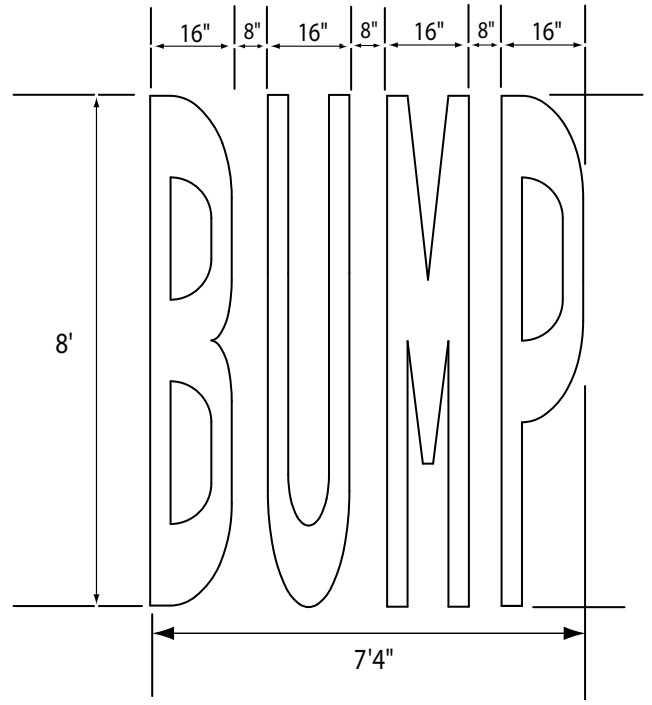

PreMark® Item # 8130145