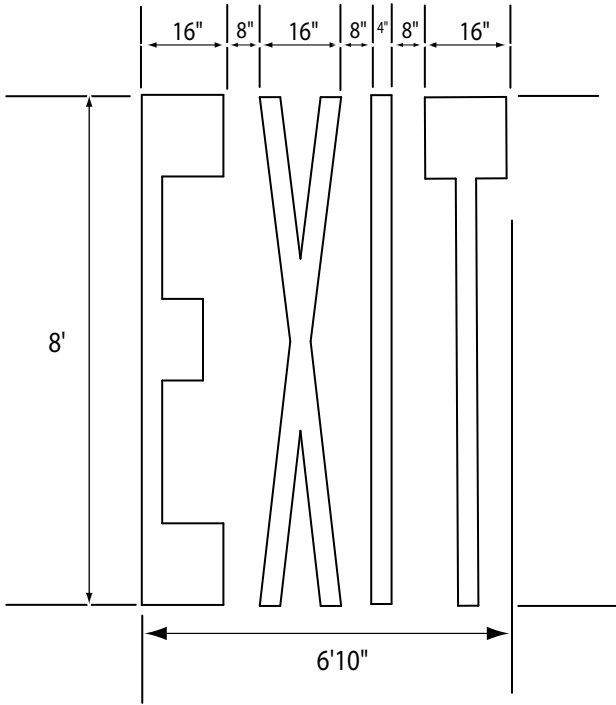

PreMark® Item # 8130120