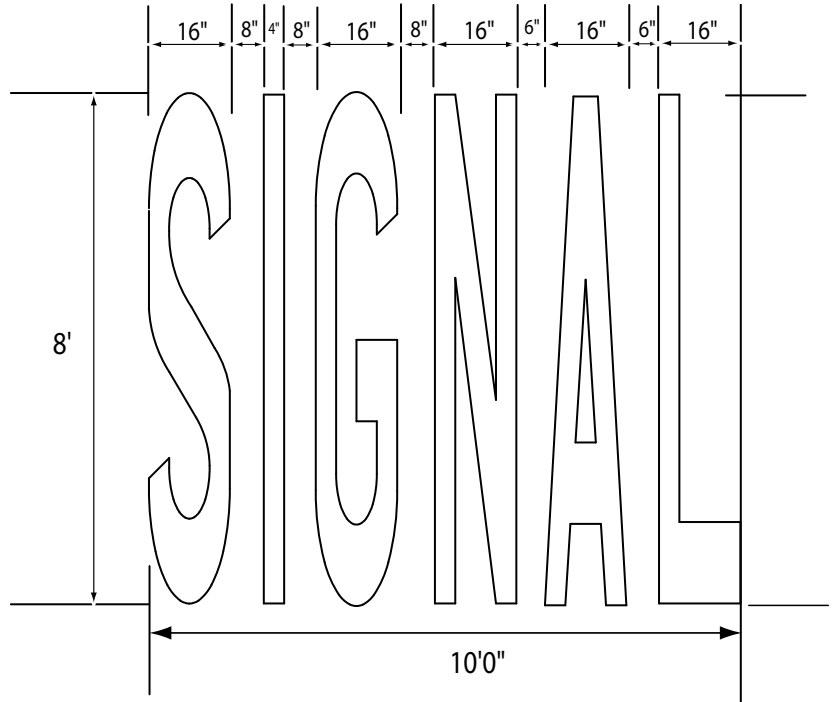

PreMark® Item # 8130105