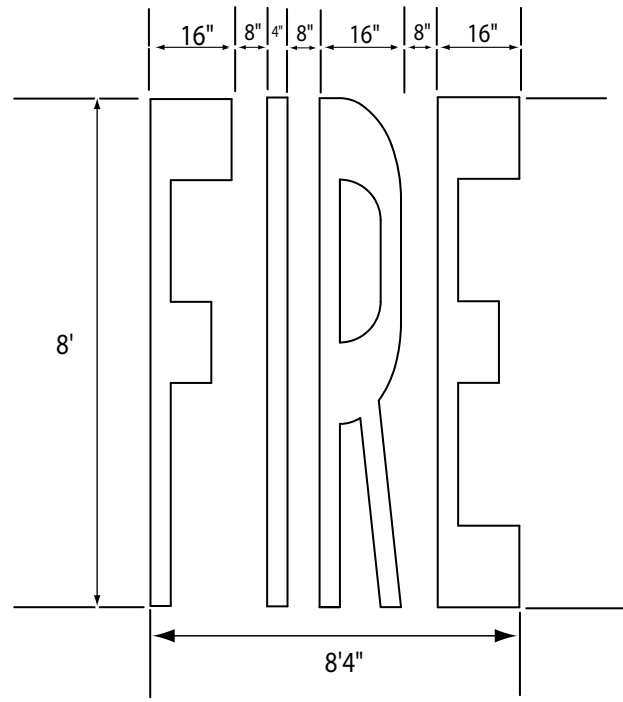

PreMark® Item # 8130118