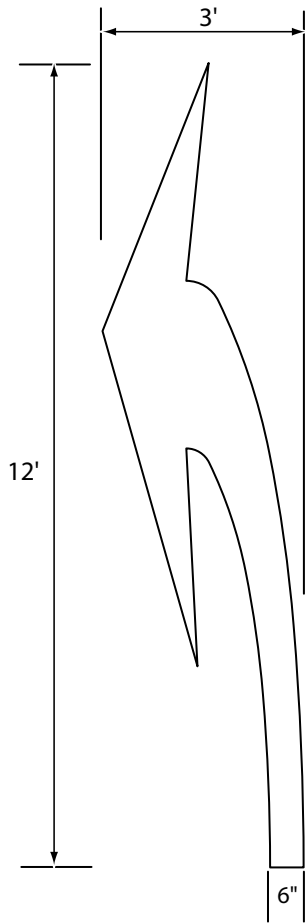

PreMark® Item # 8130104

PreMark® Item # 8130106

Turn Arrow Standard FHWA
Reversible - PreMark® Item # 8330241NB
Left - PreMark Item # 8330241L
Right - PreMark® Item # 8330241R

Straight Arrow Standard FHWA
PreMark® Item # 8330240

Combi Arrow Standard FHWA
Reversible - PreMark® Item # 8330142NB
Left - PreMark Item # 8330142L
Right - PreMark® Item # 8330142R

U-Turn Arrow Left
PreMark® Item # 8330143L

Turn Arrow - Elongated FHWA
 Reversible - PreMark® Item # 8330247NB
 Left - PreMark® Item # 8330247L
 Right - PreMark® Item # 8330247R

Turn Arrow CAL Type III
 Reversible - PreMark® Item # 8330150NB
 Use L for Left Facing, R for Right Facing

Straight Arrow CAL Type I
 PreMark® Item # 8330251

Lane Drop Arrow FHWA Reversible (non-beaded)
ITEM # 8330155NB

Use L for left arrow indicating right lane drops.
Use R for right arrow indicating left lane drops.

Lane Drop Arrow CAL Type VI (non-beaded)
ITEM # 8330157NB

Use L for left arrow indicating right lane drops.
Use R for right arrow indicating left lane drops.