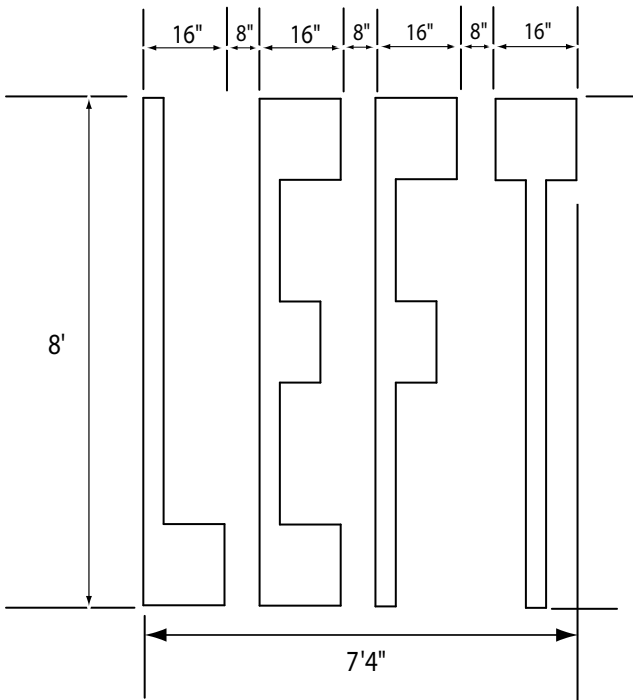

PreMark® Item # 8120100

PreMark® Item # 8110101

R x R Kit FHWA
PreMark® Item # 8130103A

Railroad "R"
PreMark® Item # 8130203

R x R Kit Narrow
PreMark® Item # 8130103A-SP1

PreMark® Item # 8130107

PreMark® Item # 8130108

Turn Arrow CAL Type III
 Reversible - PreMark® Item # 8330150NB
 Use L for Left Facing, R for Right Facing

Straight Arrow CAL Type I
 PreMark® Item # 8330251

Lane Drop Arrow FHWA Reversible (non-beaded)
ITEM # 8330155NB

Use L for left arrow indicating right lane drops.
Use R for right arrow indicating left lane drops.

Lane Drop Arrow CAL Type VI (non-beaded)
ITEM # 8330157NB

Use L for left arrow indicating right lane drops.
Use R for right arrow indicating left lane drops.