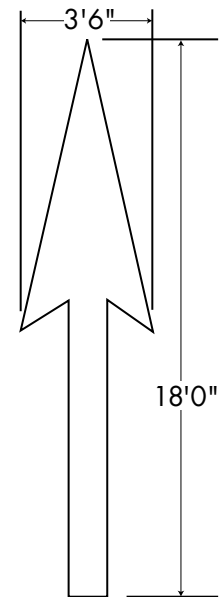

Straight Arrow - Elongated FHWA
 PreMark® Item # 8330248

Combi Arrow - Elongated FHWA
 Reversible - PreMark® Item # 8330149NB
 Left - PreMark® Item # 8330149L
 Right - PreMark® Item # 8330149R

Combi Arrow CAL Type II Reversible
 PreMark® Item # 8330152NB

Turn Arrow CAL Type III
 Reversible - PreMark® Item # 8330150NB
 Use L for Left Facing, R for Right Facing

Straight Arrow CAL Type I
 PreMark® Item # 8330251

Lane Drop Arrow FHWA Reversible (non-beaded)
ITEM # 8330155NB

Use L for left arrow indicating right lane drops.
Use R for right arrow indicating left lane drops.

Lane Drop Arrow CAL Type VI (non-beaded)
ITEM # 8330157NB

Use L for left arrow indicating right lane drops.
Use R for right arrow indicating left lane drops.