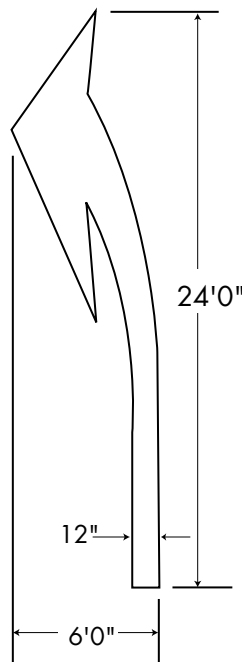

Combi Arrow Standard FHWA
Reversible - PreMark® Item # 8330142NB
Left - PreMark Item # 8330142L
Right - PreMark® Item # 8330142R

U-Turn Arrow Left
PreMark® Item # 8330143L

Turn Arrow - Elongated FHWA
 Reversible - PreMark® Item # 8330247NB
 Left - PreMark® Item # 8330247L
 Right - PreMark® Item # 8330247R

Turn Arrow CAL Type III
 Reversible - PreMark® Item # 8330150NB
 Use L for Left Facing, R for Right Facing

Straight Arrow CAL Type I
 PreMark® Item # 8330251

Lane Drop Arrow FHWA Reversible (non-beaded)
ITEM # 8330155NB

Use L for left arrow indicating right lane drops.
Use R for right arrow indicating left lane drops.

Lane Drop Arrow CAL Type VI (non-beaded)
ITEM # 8330157NB

Use L for left arrow indicating right lane drops.
Use R for right arrow indicating left lane drops.