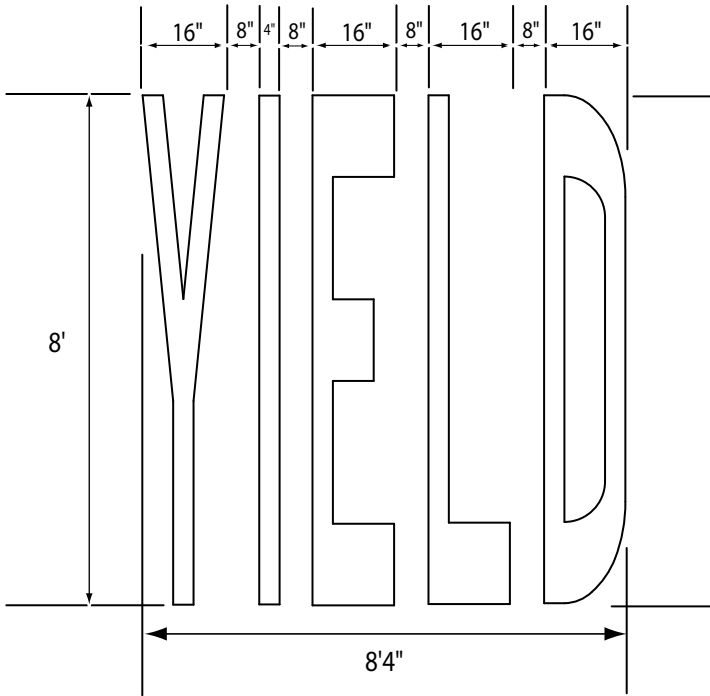

PreMark® Item # 8130127