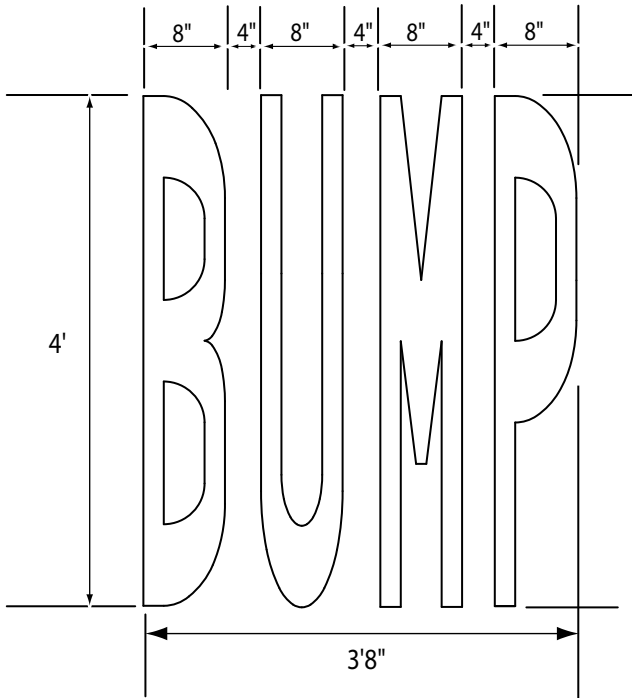

PreMark® Item # 8150145