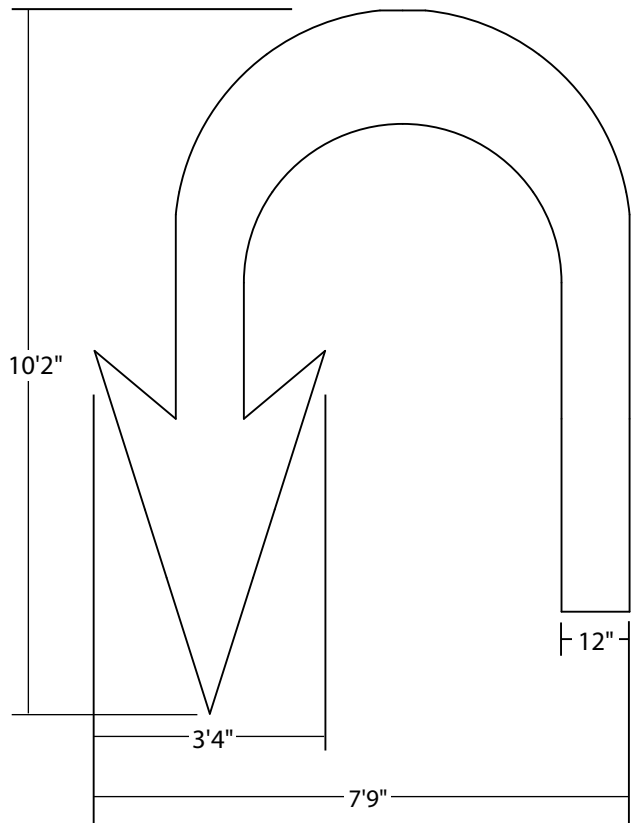

U-Turn Arrow Left
PreMark® Item # 8330143L