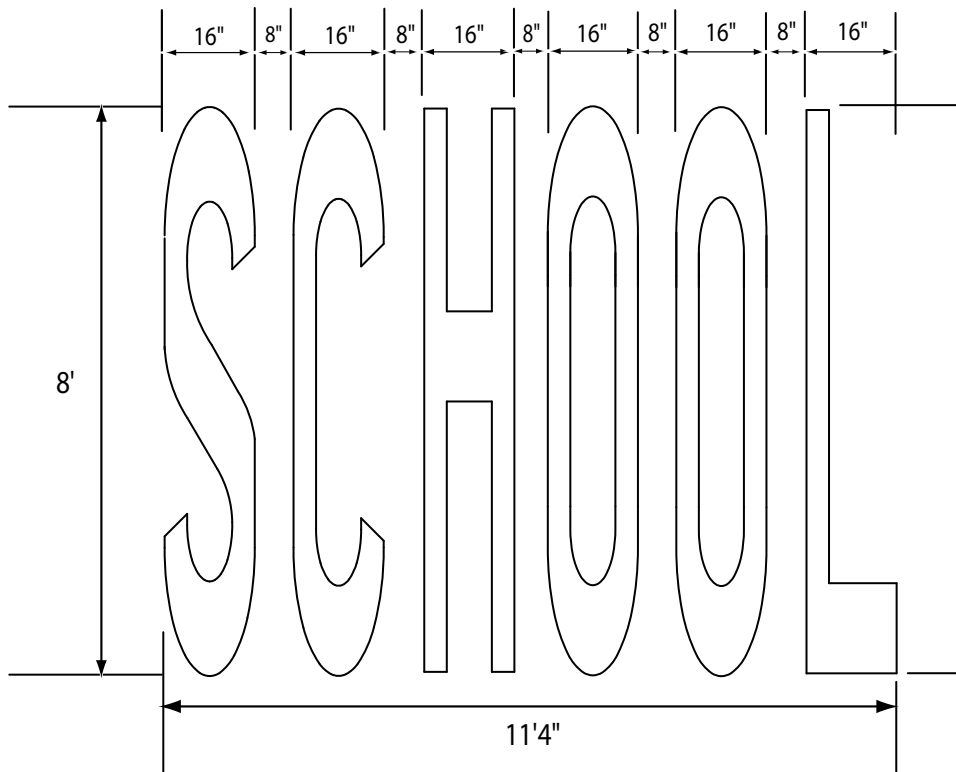

PreMark® Item # 8110101