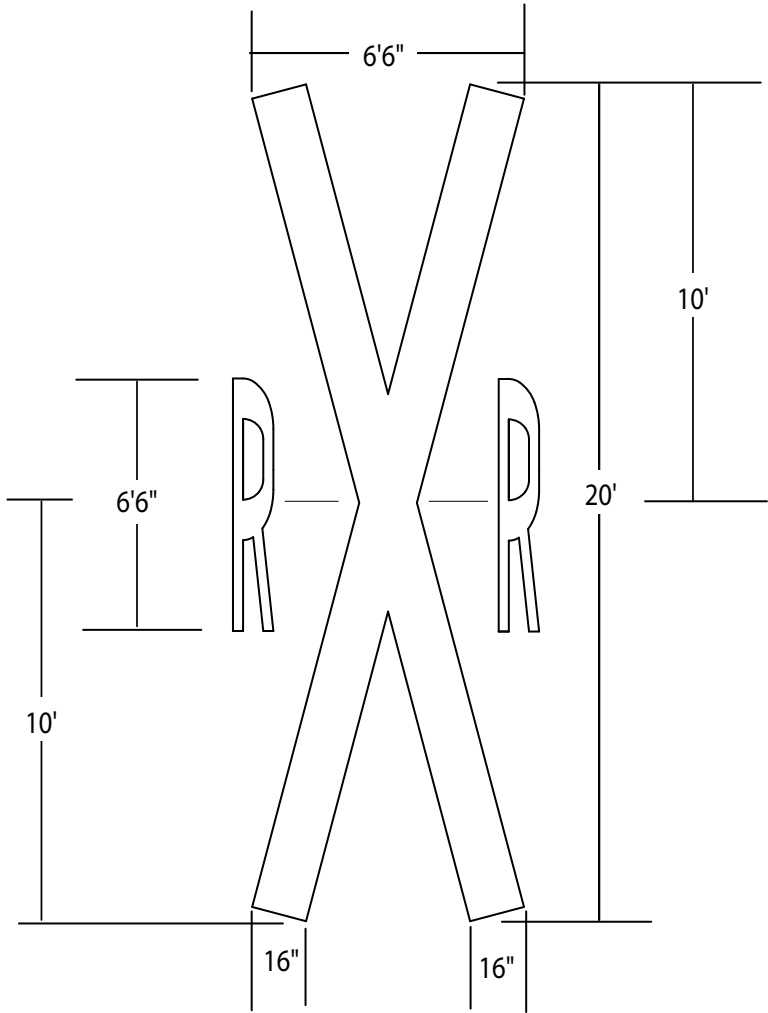

PreMark® Item # 8120100

PreMark® Item # 8110101

R x R Kit FHWA
PreMark® Item # 8130103A

Railroad "R"
PreMark® Item # 8130203

R x R Kit Narrow
PreMark® Item # 8130103A-SP1

PreMark® Item # 8130107

PreMark® Item # 8130108

Turn Arrow CAL Type III
 Reversible - PreMark® Item # 8330150NB
 Use L for Left Facing, R for Right Facing

Straight Arrow CAL Type I
 PreMark® Item # 8330251

Lane Drop Arrow FHWA Reversible (non-beaded)
ITEM # 8330155NB

Use L for left arrow indicating right lane drops.
Use R for right arrow indicating left lane drops.

Lane Drop Arrow CAL Type VI (non-beaded)
ITEM # 8330157NB

Use L for left arrow indicating right lane drops.
Use R for right arrow indicating left lane drops.