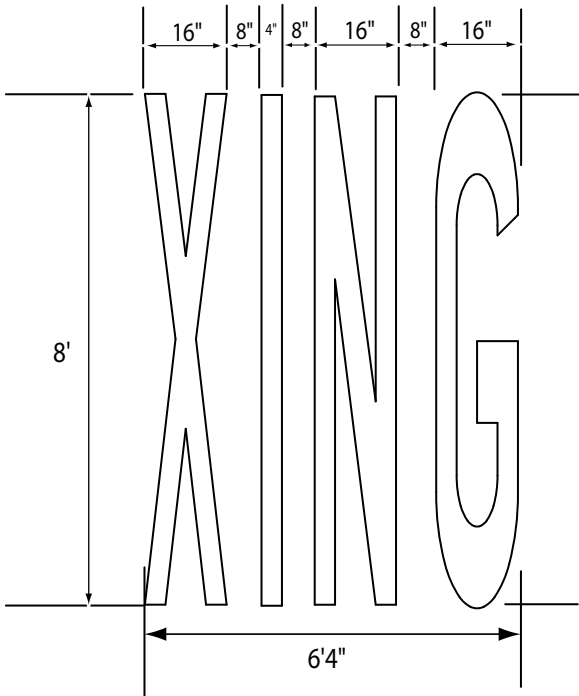

PreMark® Item # 8120100

PreMark® Item # 8110101

R x R Kit FHWA
PreMark® Item # 8130103A

Railroad "R"
PreMark® Item # 8130203

R x R Kit Narrow
PreMark® Item # 8130103A-SP1

PreMark® Item # 8130107

PreMark® Item # 8130108

Turn Arrow CAL Type III
 Reversible - PreMark® Item # 8330150NB
 Use L for Left Facing, R for Right Facing

Straight Arrow CAL Type I
 PreMark® Item # 8330251

Lane Drop Arrow FHWA Reversible (non-beaded)
ITEM # 8330155NB

Use L for left arrow indicating right lane drops.
Use R for right arrow indicating left lane drops.

Lane Drop Arrow CAL Type VI (non-beaded)
ITEM # 8330157NB

Use L for left arrow indicating right lane drops.
Use R for right arrow indicating left lane drops.