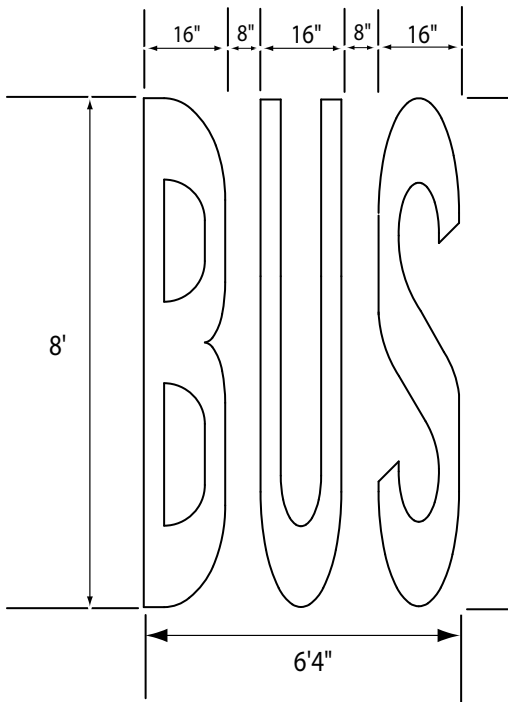

PreMark® Item # 8130117