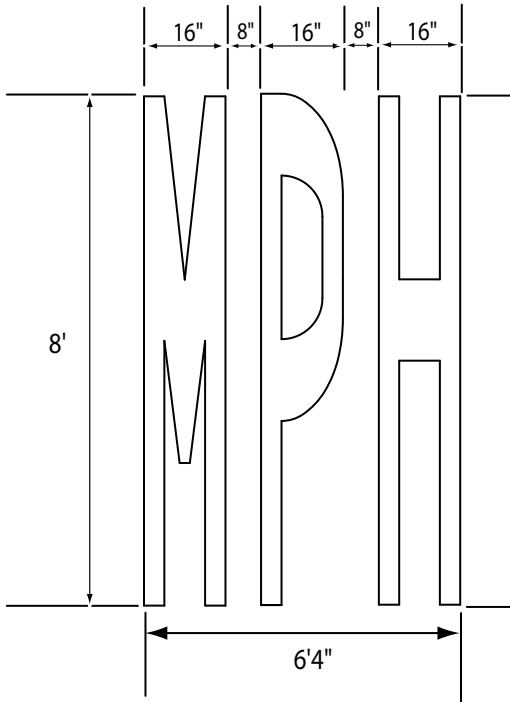

PreMark® Item # 8130115