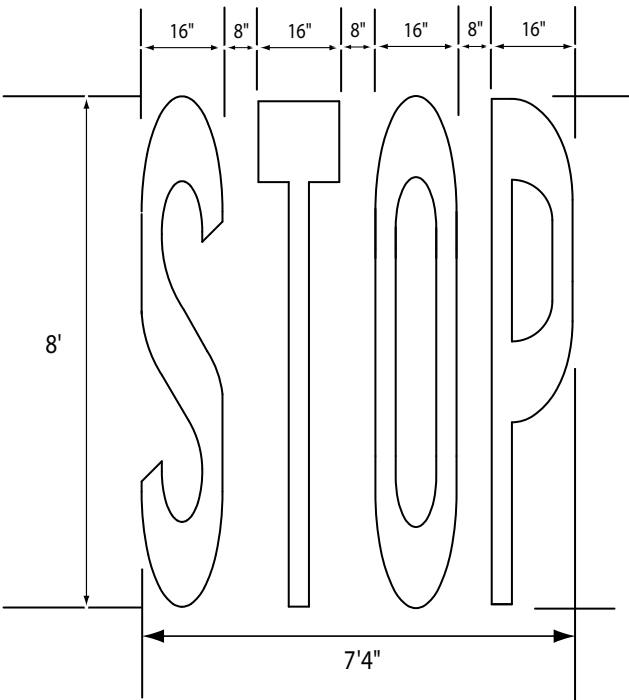

PreMark® Item # 8130104