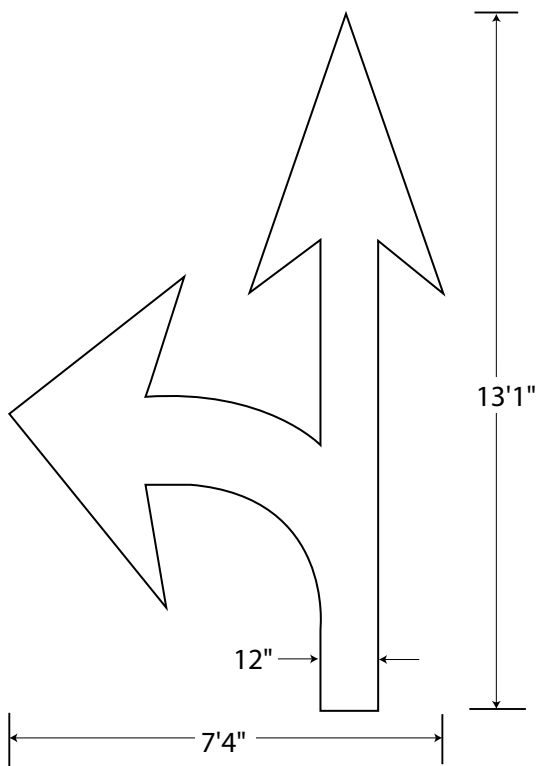

Combi Arrow Standard FHWA
Reversible - PreMark® Item # 8330142NB
Left - PreMark Item # 8330142L
Right - PreMark® Item # 8330142R