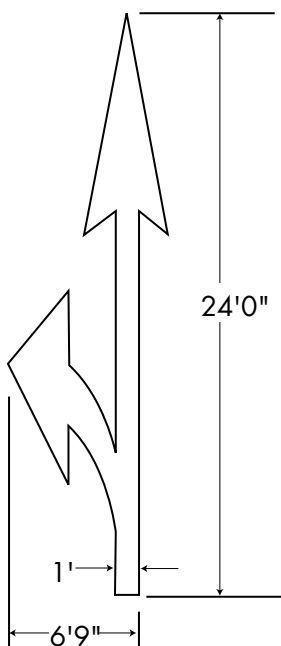

Combi Arrow CAL Type II Reversible
PreMark® Item # 8330152NB