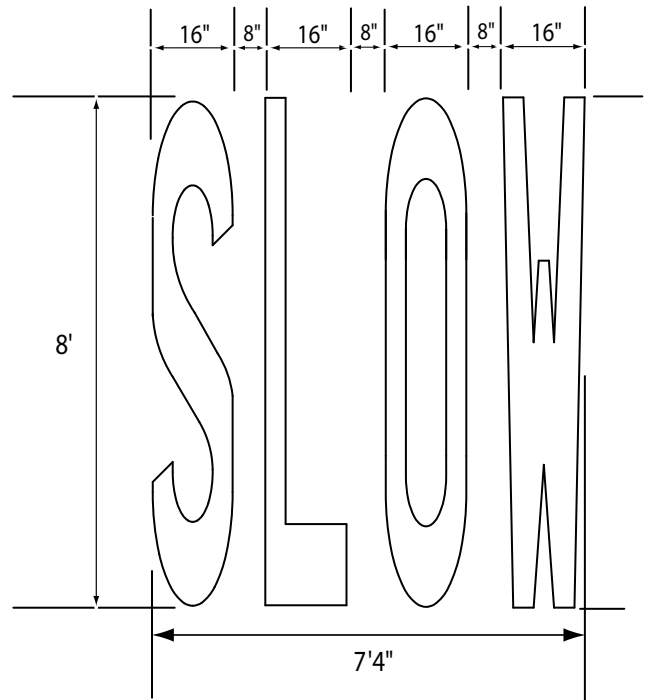

PreMark® Item # 8130110