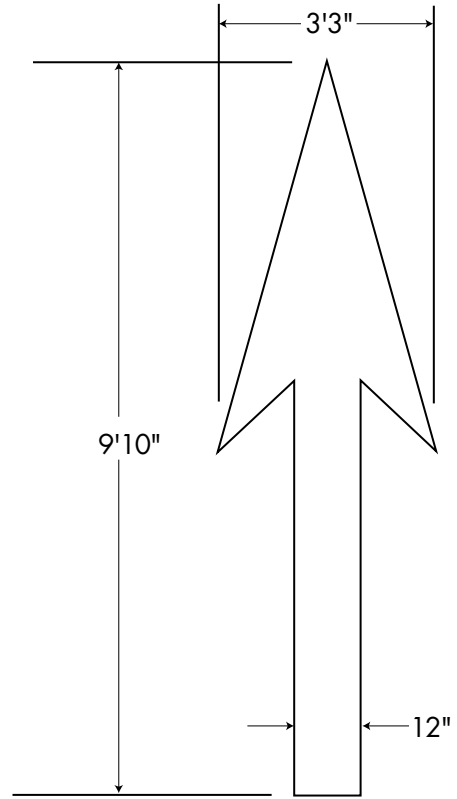

Straight Arrow Standard FHWA
PreMark® Item # 8330240