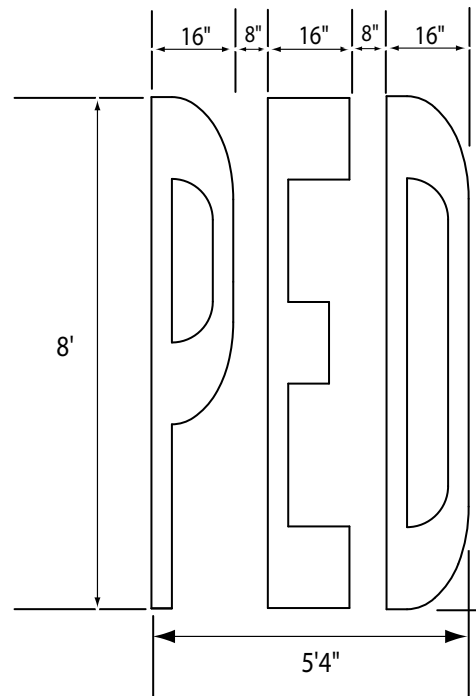

PreMark® Item # 8130114