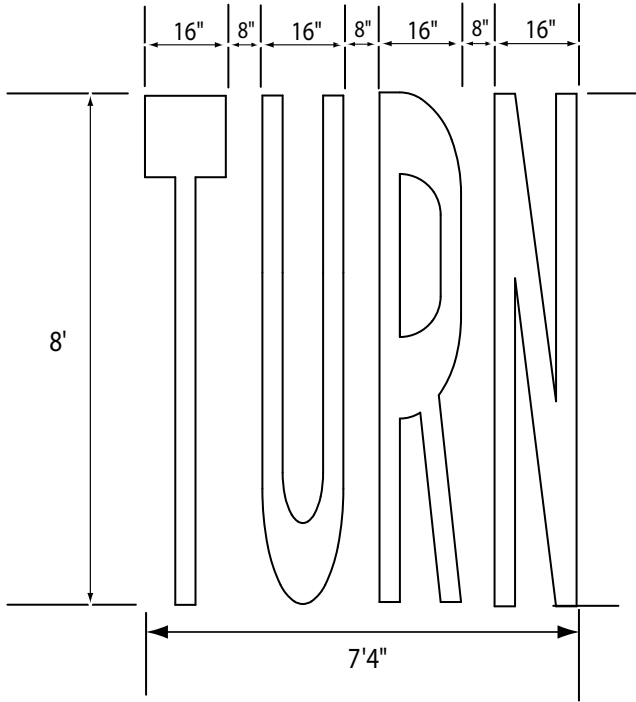

PreMark® Item # 8130112