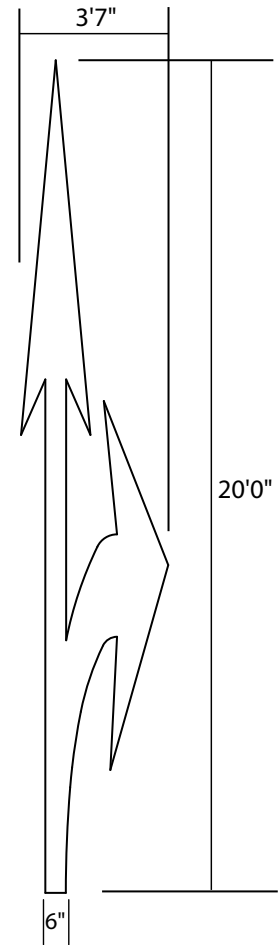

Combi Arrow Standard FHWA
Reversible - PreMark® Item # 8330142NB
Left - PreMark Item # 8330142L
Right - PreMark® Item # 8330142R

U-Turn Arrow Left
PreMark® Item # 8330143L

Turn Arrow - Elongated FHWA
 Reversible - PreMark® Item # 8330247NB
 Left - PreMark® Item # 8330247L
 Right - PreMark® Item # 8330247R

Straight Arrow - Elongated FHWA
 PreMark® Item # 8330248

Combi Arrow - Elongated FHWA
 Reversible - PreMark® Item # 8330149NB
 Left - PreMark® Item # 8330149L
 Right - PreMark® Item # 8330149R

Combi Arrow CAL Type II Reversible
 PreMark® Item # 8330152NB

Turn Arrow CAL Type III
 Reversible - PreMark® Item # 8330150NB
 Use L for Left Facing, R for Right Facing

Straight Arrow CAL Type I
 PreMark® Item # 8330251

Lane Drop Arrow FHWA Reversible (non-beaded)
ITEM # 8330155NB

Use L for left arrow indicating right lane drops.
Use R for right arrow indicating left lane drops.

Lane Drop Arrow CAL Type VI (non-beaded)
ITEM # 8330157NB

Use L for left arrow indicating right lane drops.
Use R for right arrow indicating left lane drops.