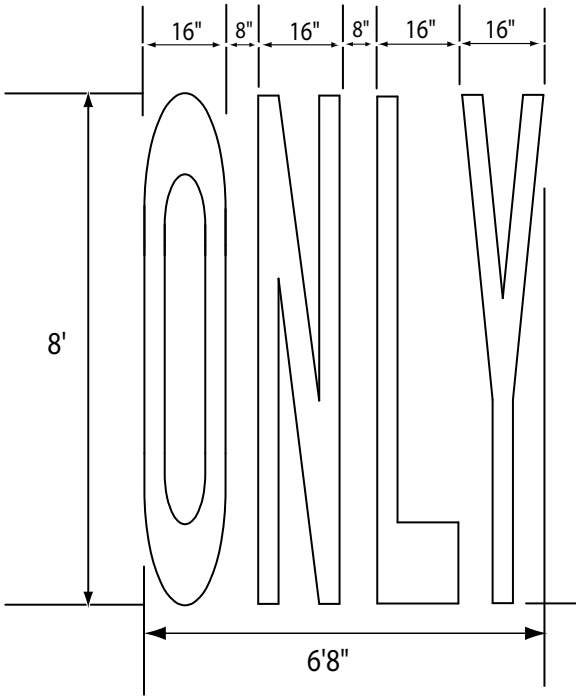

PreMark® Item # 8130102