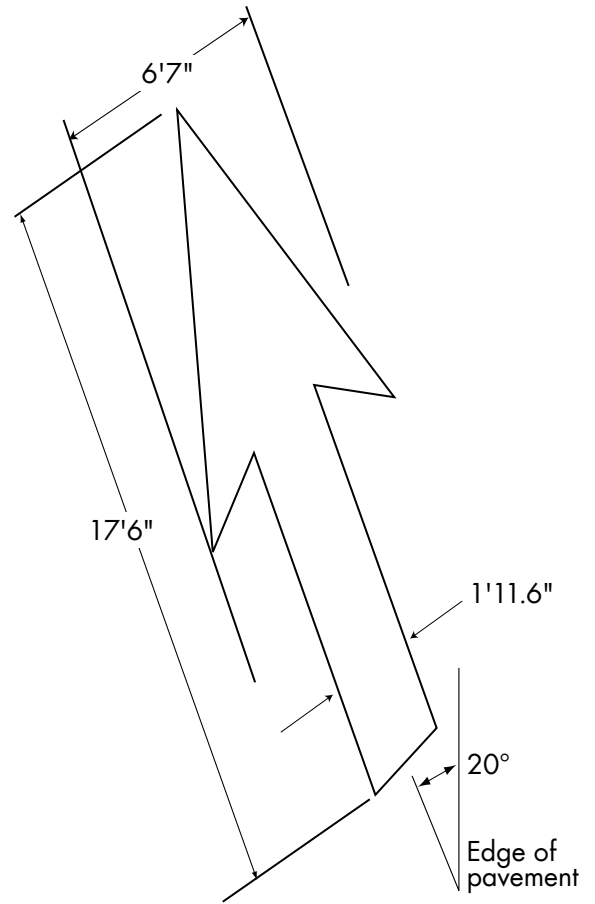

Turn Arrow CAL Type III
 Reversible - PreMark® Item # 8330150NB
 Use L for Left Facing, R for Right Facing

Straight Arrow CAL Type I
 PreMark® Item # 8330251

Lane Drop Arrow FHWA Reversible (non-beaded)
ITEM # 8330155NB

Use L for left arrow indicating right lane drops.
Use R for right arrow indicating left lane drops.

Lane Drop Arrow CAL Type VI (non-beaded)
ITEM # 8330157NB

Use L for left arrow indicating right lane drops.
Use R for right arrow indicating left lane drops.