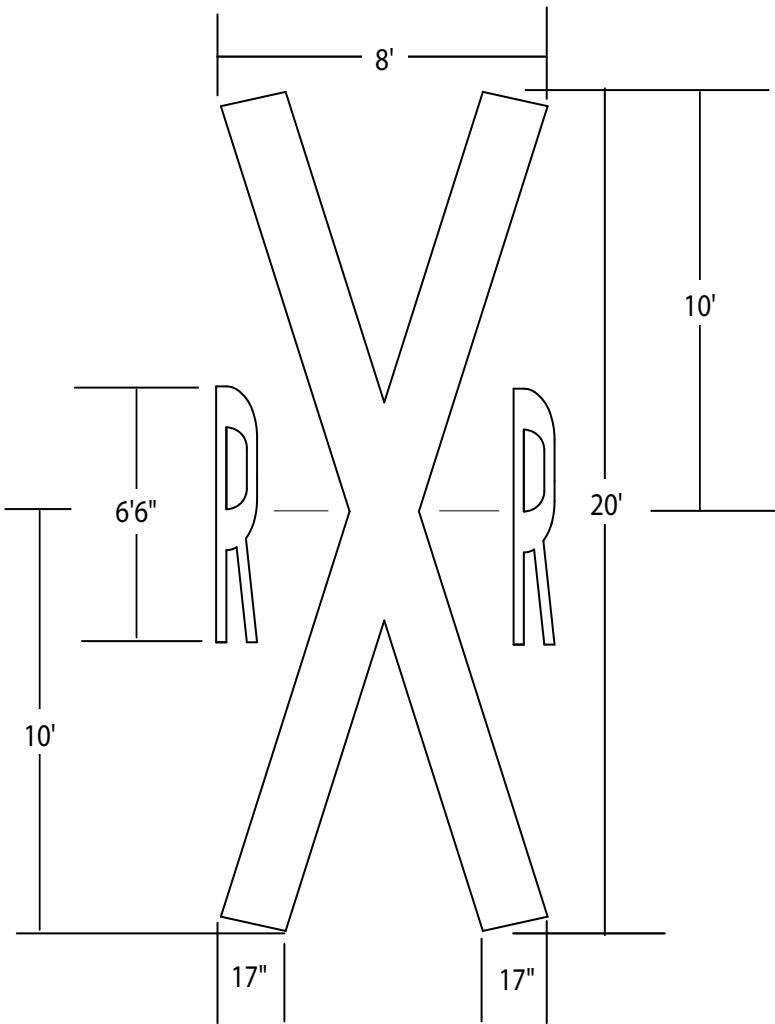

PreMark® Item # 8120100

PreMark® Item # 8110101

R x R Kit FHWA
PreMark® Item # 8130103A

Railroad "R"
PreMark® Item # 8130203

R x R Kit Narrow
PreMark® Item # 8130103A-SP1

PreMark® Item # 8130107

PreMark® Item # 8130108

Turn Arrow CAL Type III
 Reversible - PreMark® Item # 8330150NB
 Use L for Left Facing, R for Right Facing

Straight Arrow CAL Type I
 PreMark® Item # 8330251

Lane Drop Arrow FHWA Reversible (non-beaded)
ITEM # 8330155NB

Use L for left arrow indicating right lane drops.
Use R for right arrow indicating left lane drops.

Lane Drop Arrow CAL Type VI (non-beaded)
ITEM # 8330157NB

Use L for left arrow indicating right lane drops.
Use R for right arrow indicating left lane drops.