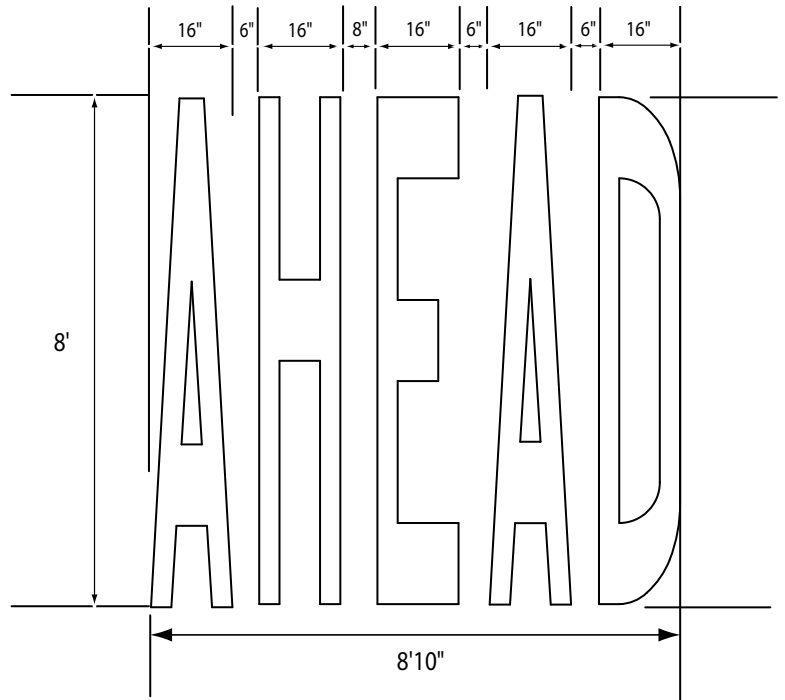

PreMark® Item # 8130106