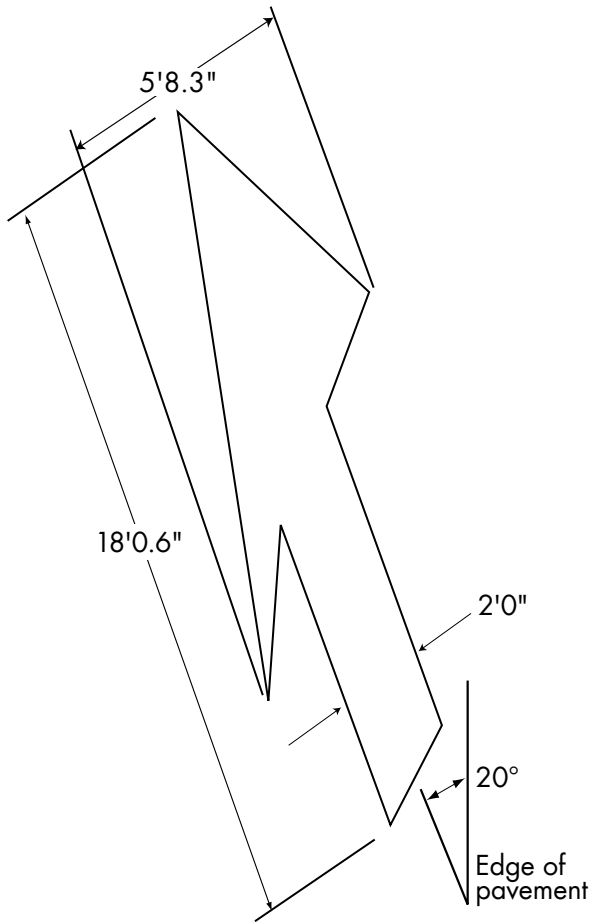

Straight Arrow - Elongated FHWA
 PreMark® Item # 8330248

Combi Arrow - Elongated FHWA
 Reversible - PreMark® Item # 8330149NB
 Left - PreMark® Item # 8330149L
 Right - PreMark® Item # 8330149R

Combi Arrow CAL Type II Reversible
 PreMark® Item # 8330152NB

Turn Arrow CAL Type III
 Reversible - PreMark® Item # 8330150NB
 Use L for Left Facing, R for Right Facing

Straight Arrow CAL Type I
 PreMark® Item # 8330251

Lane Drop Arrow FHWA Reversible (non-beaded)
ITEM # 8330155NB

Use L for left arrow indicating right lane drops.
Use R for right arrow indicating left lane drops.

Lane Drop Arrow CAL Type VI (non-beaded)
ITEM # 8330157NB

Use L for left arrow indicating right lane drops.
Use R for right arrow indicating left lane drops.