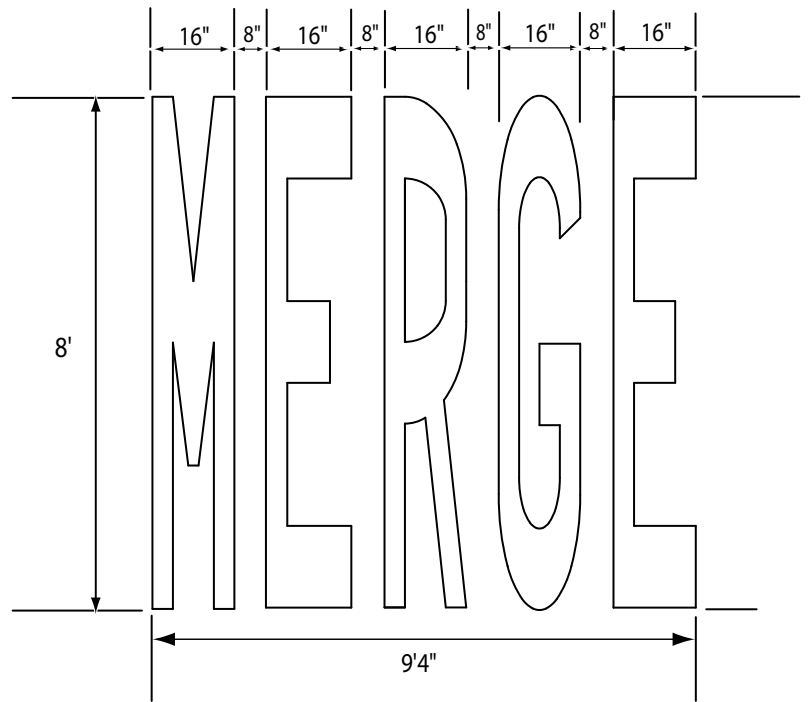

PreMark® Item # 8130116