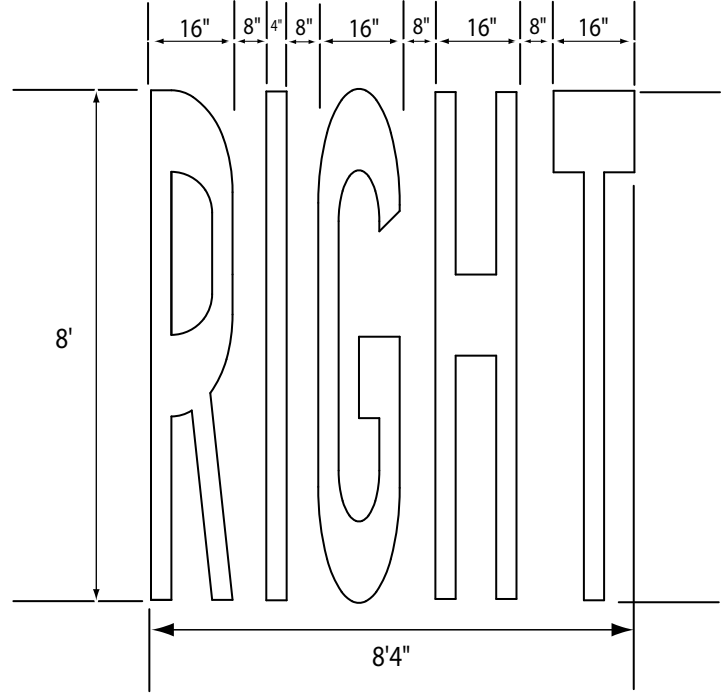

PreMark® Item # 8130108