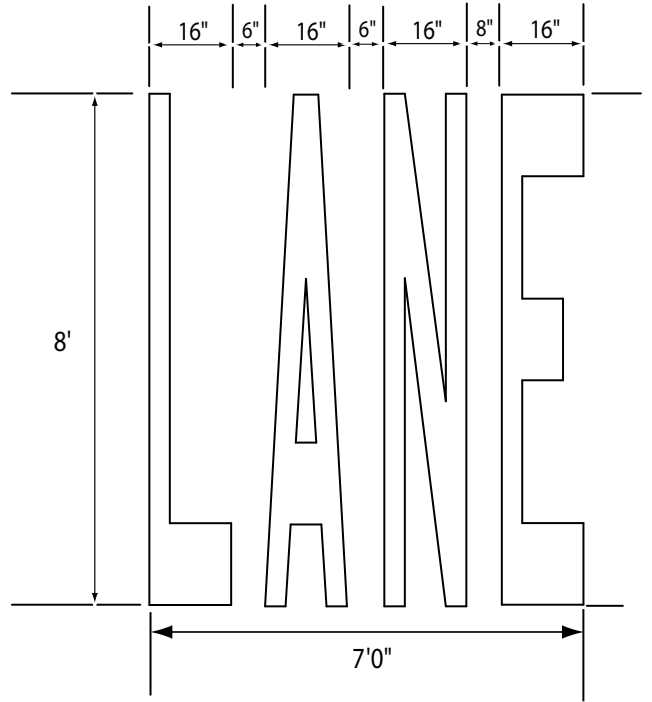

PreMark® Item # 8130113